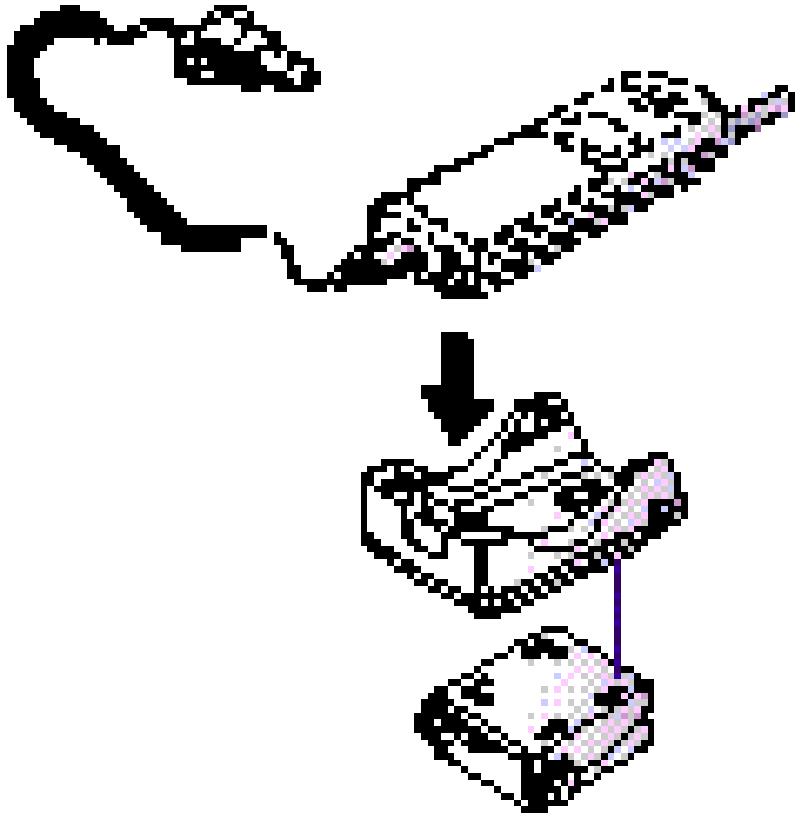

6-4 Cradle Dummy Ass'y & Cigar Lighter Adapter

SEC.CODE : GH75-11215A