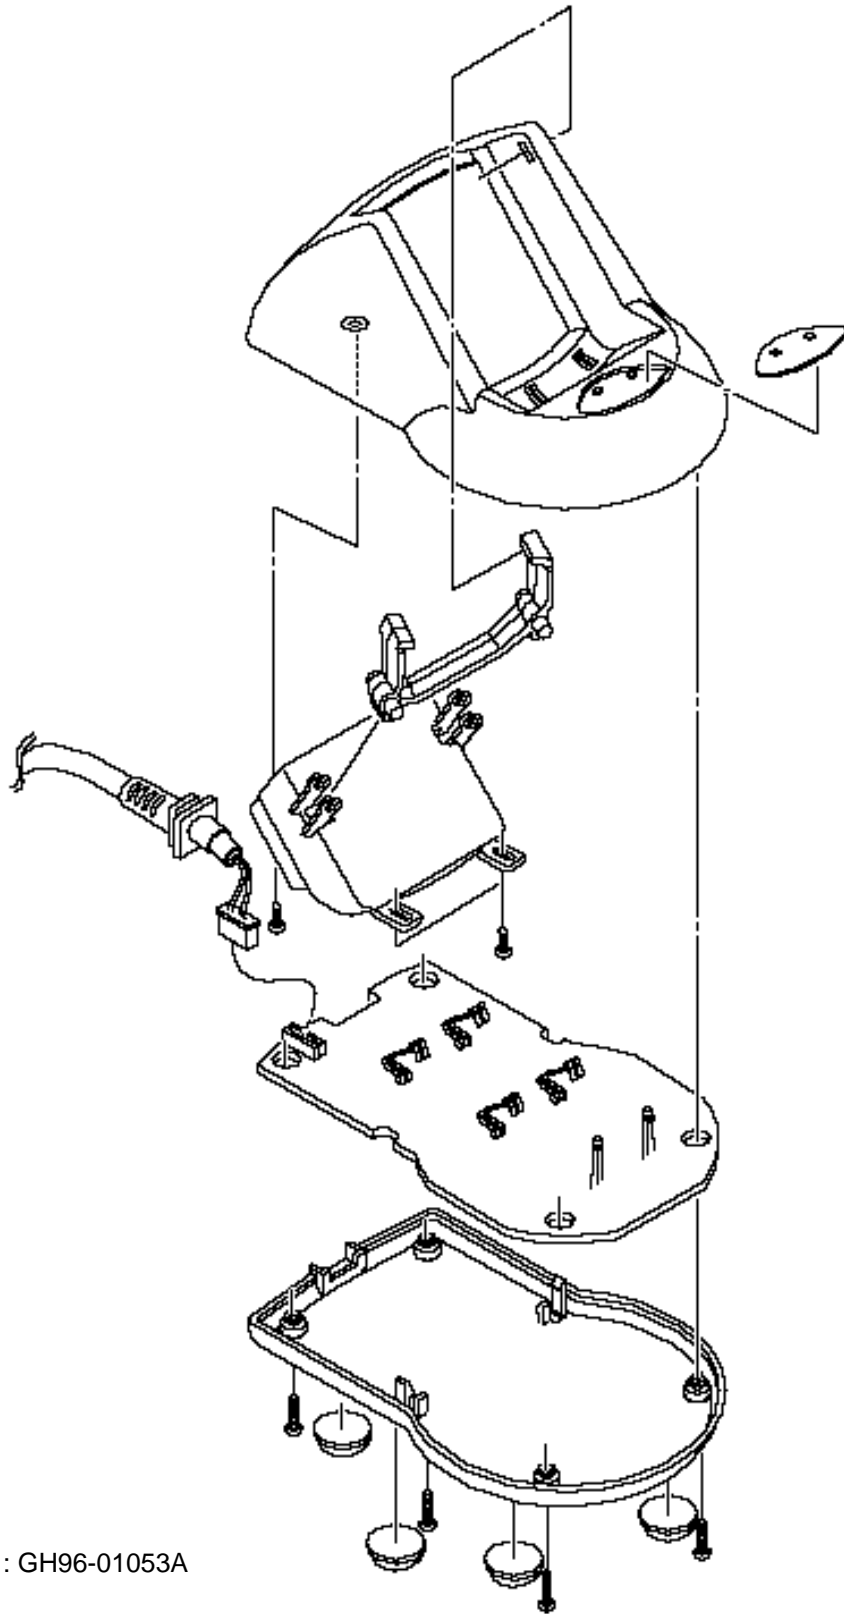

## 6. Exploded View and its Parts List

---

**6-1 Fixed Phone Exploded View**

**6-2 Fixed Phone Parts List**

**6-3 Rapid Charger Exploded View**

**6-4 Cradle Dummy Ass'y & Cigar Lighter Adapter**

## 6-1 Fixed Phone Exploded View

**6-2 Fixed Phone Parts List**

NO	DESCRIPTION	SEC. CODE				REMARK
		Black	Blue	Red	Dark Gray	
1	Front Window	GH72-41404A				
2	Front Cover Ass'y	GH75-11129A	GH75-11129B	GH75-11129C	GH75-11129D	
3	Earphone Dummy	GH73-40624A				
4	Volume Key	GH72-40626A				
5	Key Pad	GH72-41317B				
6	Antenna	GH42-10511A				
7	Motor Ass'y	GH96-01029A				
8	Rear Case	GH75-11130A				
9	Screw	6001-001046				
10	Key Pad Ass'y	GH59-10020A				
11	Shield Can	GH72-41445A				
12	Main PBA	GH72-41406A				
13	Battery	GH94-00791A			GH43-10307A GH43-10062A	Medium Extended-life

### 6-3 Rapid Charger Exploded View

SEC.CODE : GH96-01053A