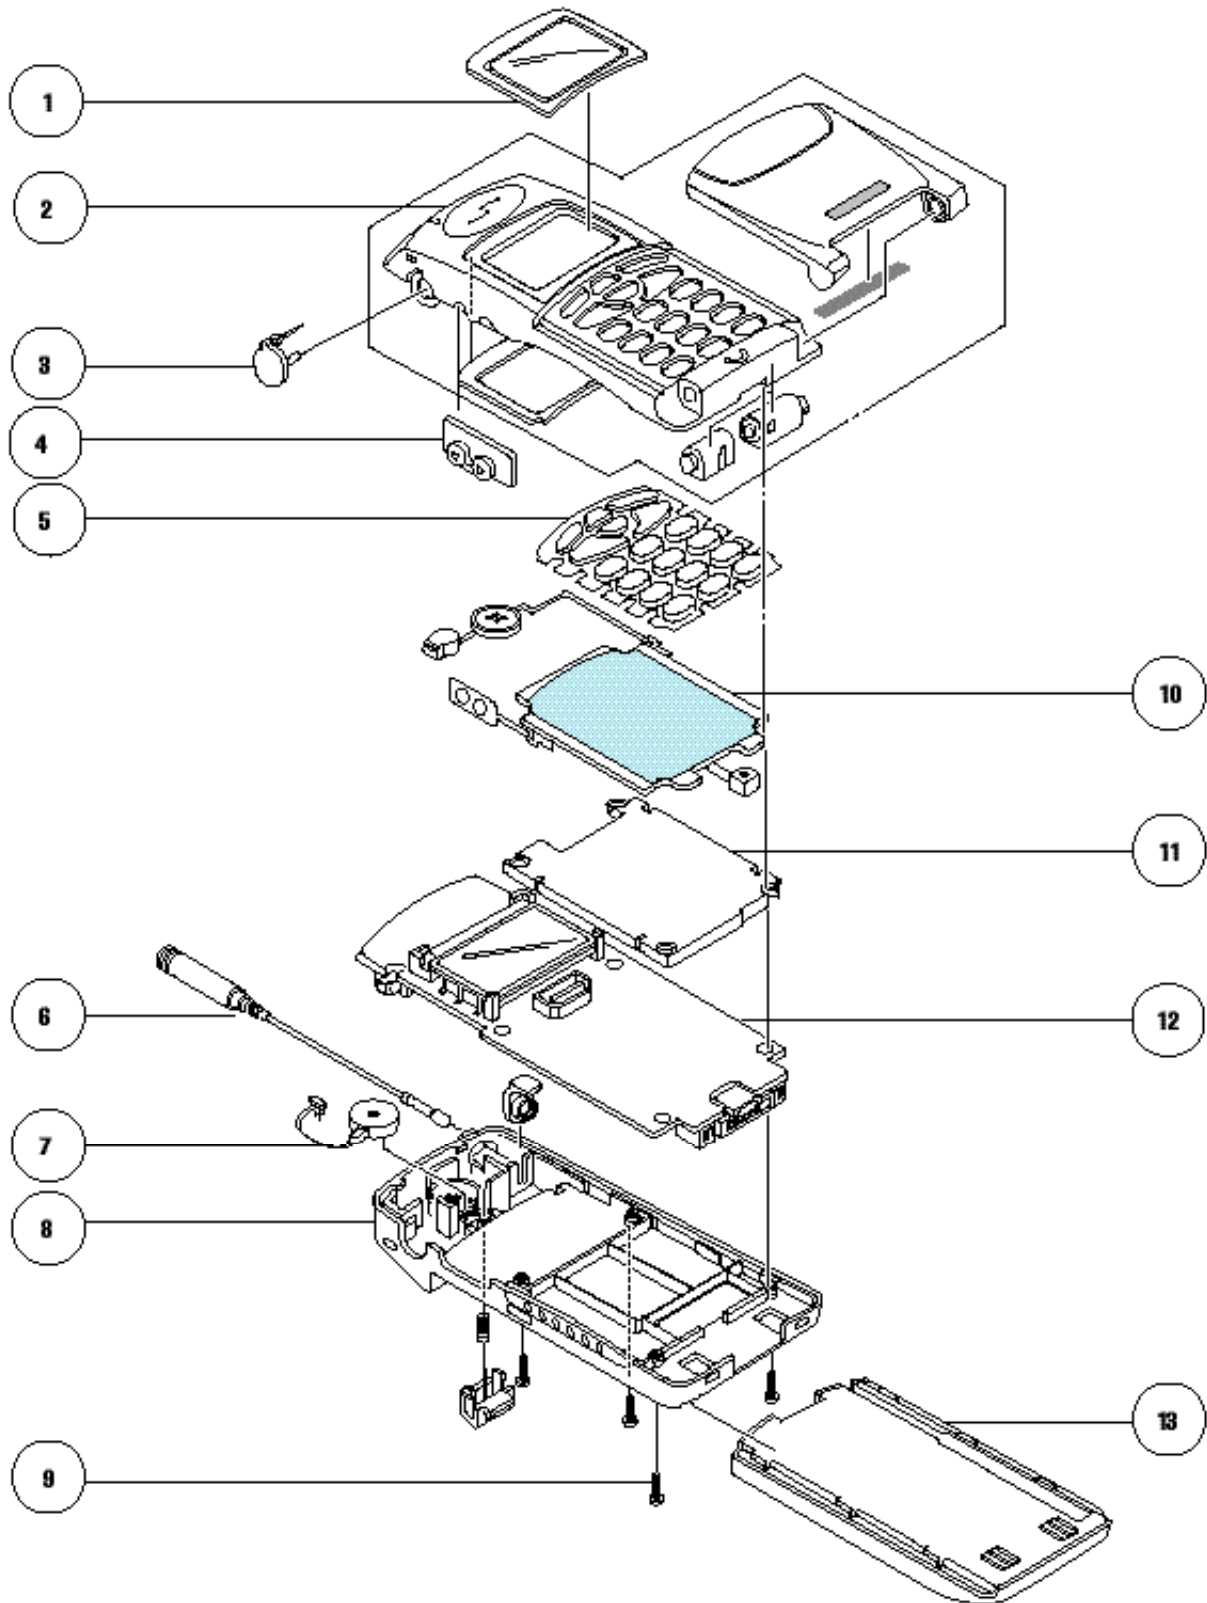

## 6. Exploded View and its Parts List

---

**6-1 Fixed Phone Exploded View**

**6-2 Fixed Phone Parts List**

**6-3 Rapid Charger Exploded View**

**6-4 Cradle Dummy Ass'y & Cigar Lighter Adapter**

## 6-1 Fixed Phone Exploded View

**6-2 Fixed Phone Parts List**

NO	DESCRIPTION	SEC. CODE				REMARK
		Black	Blue	Red	Dark Gray	
1	Front Window	GH72-41404A				
2	Front Cover Ass'y	GH75-11129A	GH75-11129B	GH75-11129C	GH75-11129D	
3	Earphone Dummy	GH73-40624A				
4	Volume Key	GH72-40626A				
5	Key Pad	GH72-41317B				
6	Antenna	GH42-10511A				
7	Motor Ass'y	GH96-01029A				
8	Rear Case	GH75-11130A				
9	Screw	6001-001046				
10	Key Pad Ass'y	GH59-10020A				
11	Shield Can	GH72-41445A				
12	Main PBA	GH72-41406A				
13	Battery	GH94-00791A			GH43-10307A GH43-10062A	Medium Extended-life

### 6-3 Rapid Charger Exploded View

SEC.CODE : GH96-01053A